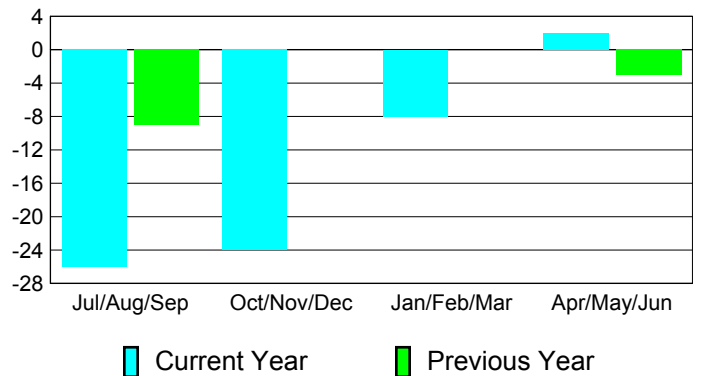

**Membership Results
2010-2011**

**Membership
2009-2010**

Month	Net Memb Goal	Actual New Memb	Actual Dropped Memb	Gain/Loss of Memb	Gain/Loss of Memb
Jul/Aug/Sep	13	17	-43	-26	-9
Oct/Nov/Dec	5	28	-52	-24	0
Jan/Feb/Mar	30	31	-39	-8	0
Apr/May/June	50	49	-47	2	-3
Totals	98	125	-181	-56	-12

Membership Results 2010-2011

Goal, New, Dropped, Gain/Loss

Comparison of Membership Gain/Loss

Current Year Compared to the Previous Year

Gender Comparison 2010-2011

Jul/Aug/Sep

Oct/Nov/Dec

Jan/Feb/Mar