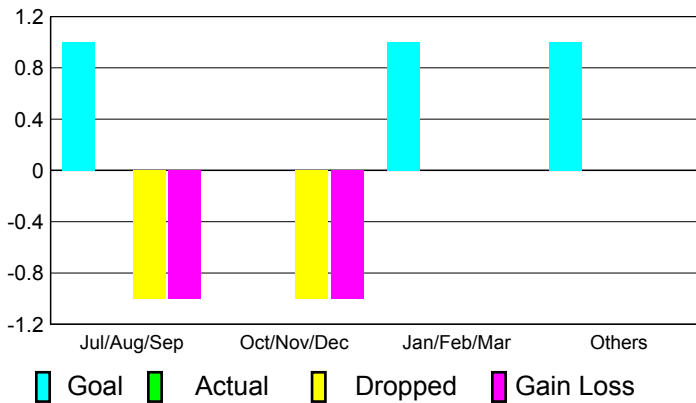

2010-2011 GMT Reports for District (or Undistricted) **District 13 J**

GMT: **STEVEN D SHERER**

Location: **OHIO**

GMT CA: **1**

CLUBS

**Club Results
2010-2011**

**Clubs
2009-2010**

Month	New Club Goal	Actual New Clubs	Actual Dropped Clubs	Gain/Loss of Clubs	Gain/Loss of Clubs
Jul/Aug/Sep	1	0	-1	-1	0
Oct/Nov/Dec	0	0	-1	-1	0
Jan/Feb/Mar	1	0	0	0	0
Apr/May/June	1	0	0	0	0
Totals	3	0	-2	-2	0

Club Results 2010-2011

Goal, New, Dropped, Gain/Loss

Comparison of Club Gain/Loss

Current Year Compared to the Previous Year

YTD Status Quo Clubs 2010-2011

Status Quo Clubs Compared to Status Quo Members

MEMBERSHIP

**Membership Results
2010-2011**

**Membership
2009-2010**

Month	Net Memb Goal	Actual New Memb	Actual Dropped Memb	Gain/Loss of Memb	Gain/Loss of Memb
Jul/Aug/Sep	13	17	-43	-26	-9
Oct/Nov/Dec	5	28	-52	-24	0
Jan/Feb/Mar	30	31	-39	-8	0
Apr/May/June	50	49	-47	2	-3
Totals	98	125	-181	-56	-12