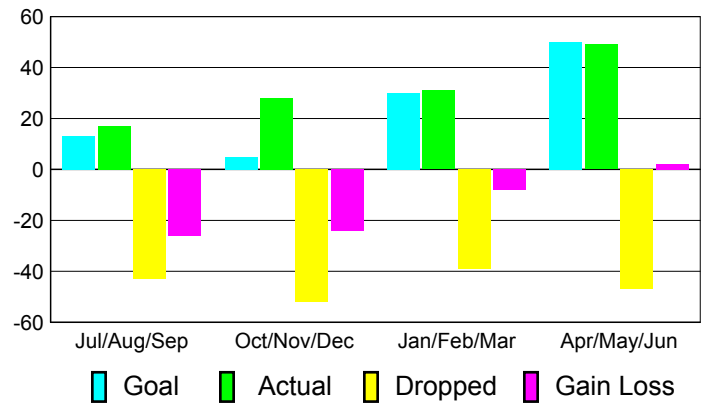

Membership Results 2010-2011

Goal, New, Dropped, Gain/Loss

Comparison of Membership Gain/Loss

Current Year Compared to the Previous Year